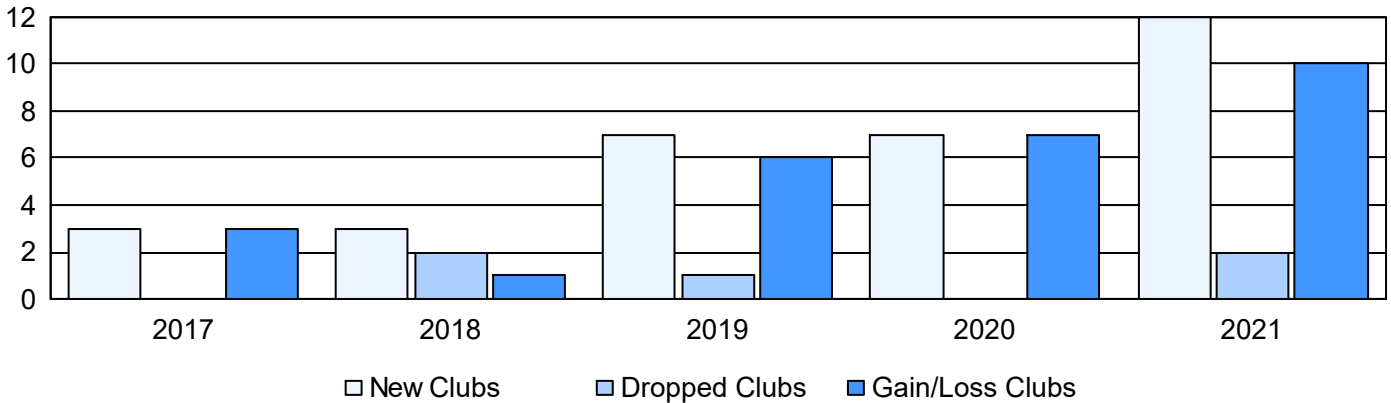

Year	New Clubs	Dropped Clubs	Gain/ Loss Clubs	New Members	Charter Members	Reinstate Members	Transfer Members	Total Member Added	Total Members Dropped	Gain/ Loss Members
2016-2017	3	0	3	394	90	17	3	504	194	310
2017-2018	3	2	1	318	85	13	8	424	360	64
2018-2019	7	1	6	151	165	15	2	333	305	28
2019-2020	7	0	7	207	211	3	0	421	187	234
2020-2021	12	2	10	455	320	17	5	797	342	455
<b>Average</b>	<b>6</b>	<b>1</b>	<b>5</b>	<b>305</b>	<b>174</b>	<b>13</b>	<b>4</b>	<b>496</b>	<b>278</b>	<b>218</b>

### Clubs