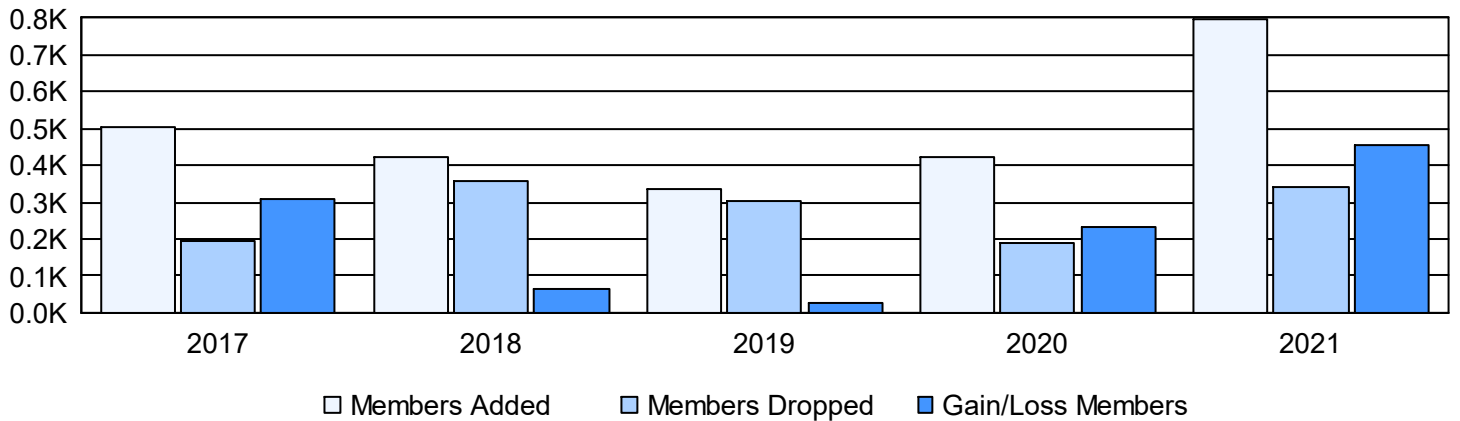

Year	New Clubs	Dropped Clubs	Gain/ Loss Clubs	New Members	Charter Members	Reinstate Members	Transfer Members	Total Member Added	Total Members Dropped	Gain/ Loss Members
2016-2017	3	0	3	394	90	17	3	504	194	310
2017-2018	3	2	1	318	85	13	8	424	360	64
2018-2019	7	1	6	151	165	15	2	333	305	28
2019-2020	7	0	7	207	211	3	0	421	187	234
2020-2021	12	2	10	455	320	17	5	797	342	455
Average	6	1	5	305	174	13	4	496	278	218

Clubs

Members