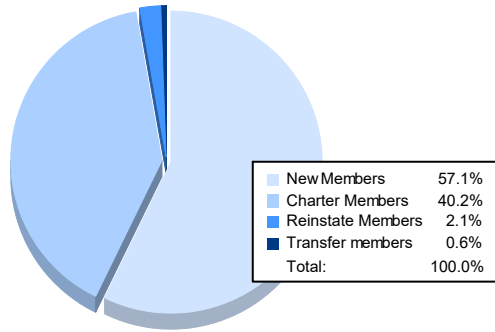

Membership Composition June 2021 Cumulative